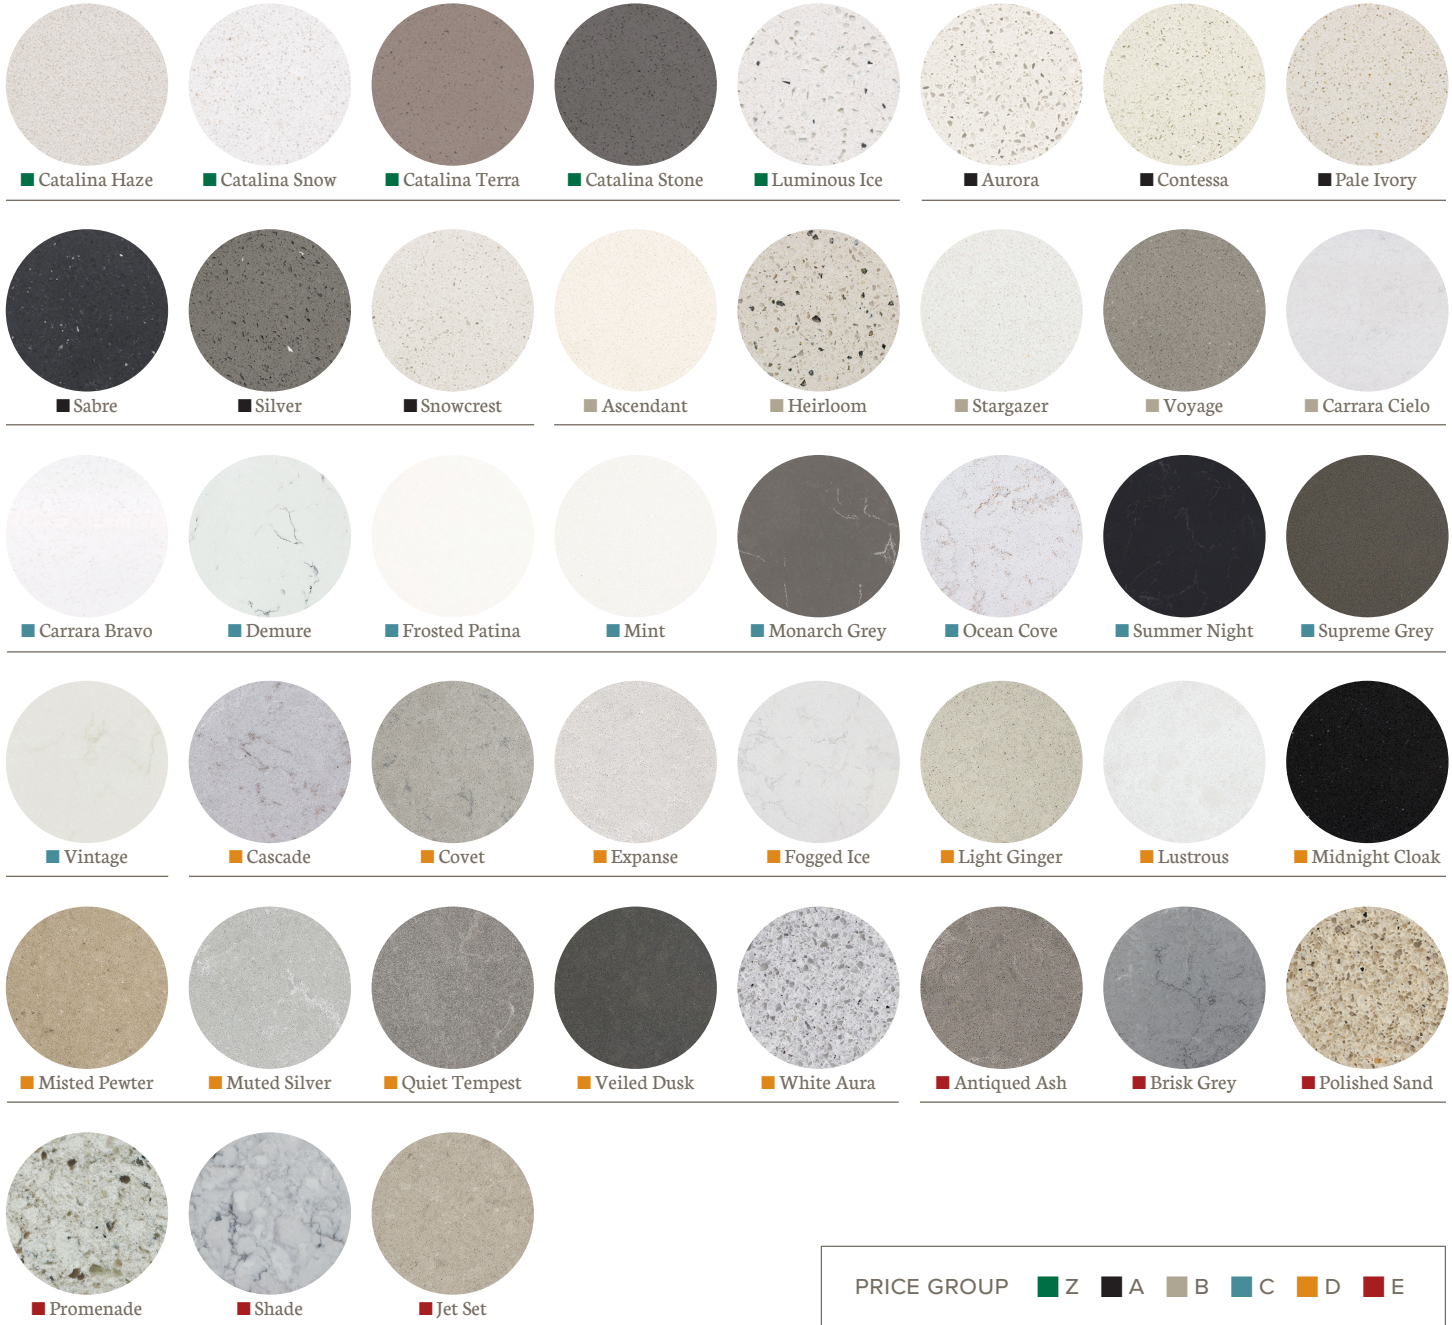

PREMIUM QUARTZ COUNTERTOPS

Note: Variation in color and grain may differ from actual product.

KITCHEN CABINET
MANUFACTURERS ASSOCIATION

15167 Business Ave
Addison, TX 75001
(972) 606-9667 office
(972) 735-0934 fax
info@republicelite.com