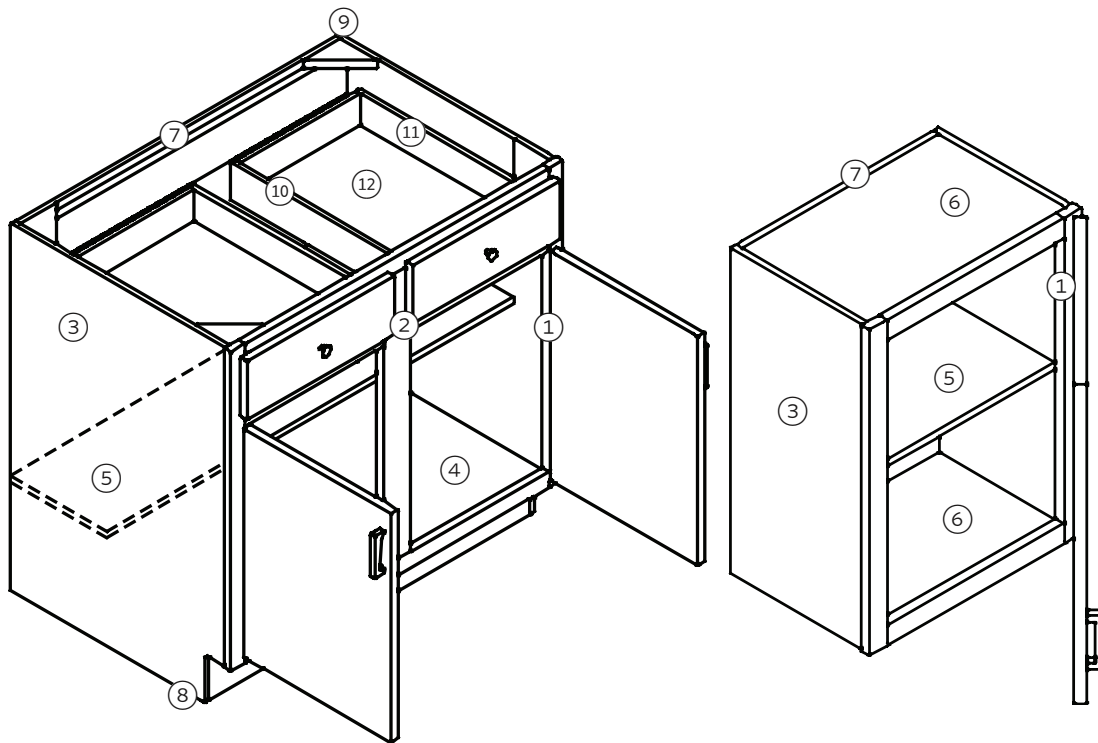

REPUBLIC
ELITE

FRAMED PAINTED CABINETS

Standard Construction

- ① Hinges – 1/2" overlay concealed
- ② Face Frame – 3/4" hardwood
- ③ End Panels – 1/2" particleboard
- ④ Base Bottoms – 1/2" particleboard
- ⑤ Shelves – 5/8" pbd, base & wall adj.
- ⑥ Wall Tops/Bottoms – 1/2" particleboard
- ⑦ Backs – 1/8" hardboard
- ⑧ Toe Kick Supports – 1/2" particleboard (inset)
- ⑨ Corner Blocks – Triangular nylon
- ⑩ Drawer Guides – Epoxy, 75 lb. capacity
- ⑪ Drawer Box – 1/2" particleboard
- ⑫ Drawer Bottom – 1/8" hardboard

Preston PG

Painted 5 piece door, mortise and tenon construction with decorative inside and outside edge profiles. Recessed center panel. Slab paint grade drawer front featuring a decorative outside edge profile that matches door.
(Tin Roof shown)