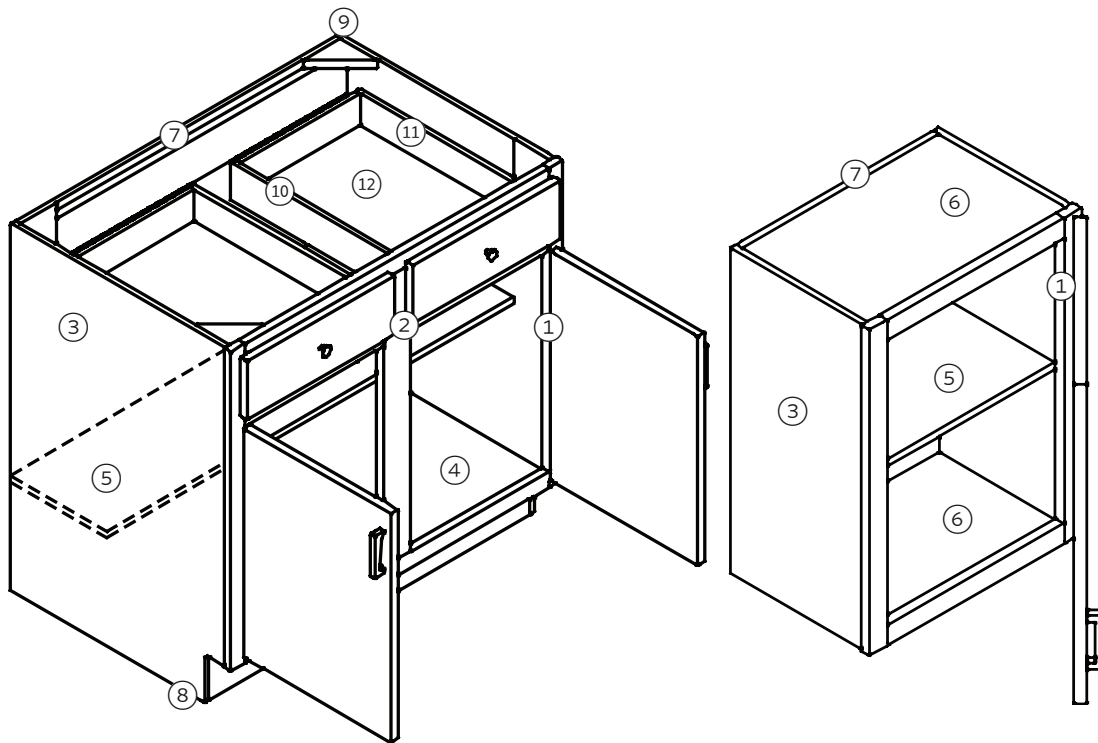

REPUBLIC
ELITE

FRAMED CABINETS WITH THERMOFOIL DOORS

Standard Construction

- ① Hinges – 1/2" overlay concealed
- ② Face Frame – 3/4" hardwood
- ③ End Panels – 1/2" particleboard
- ④ Base Bottoms – 1/2" particleboard
- ⑤ Shelves – 5/8" pbd, base & wall adj.
- ⑥ Wall Tops/Bottoms – 1/2" particleboard
- ⑦ Backs – 1/8" hardboard
- ⑧ Toe Kick Supports – 1/2" particleboard (inset)
- ⑨ Corner Blocks – Triangular Nylon
- ⑩ Drawer Guides – Epoxy, 75 lb. capacity
- ⑪ Drawer Box – 1/2" particleboard
- ⑫ Drawer Bottom – 1/8" hardboard

Shaker style door, mortise and tenon construction. Recessed flat center panel with 2" wide rails & stiles. Slab drawer front. (*Matte White shown*)

Manhattan

Slab thermofoil door with rounded edge profile. Slab drawer front. (*Tin Roof shown*)