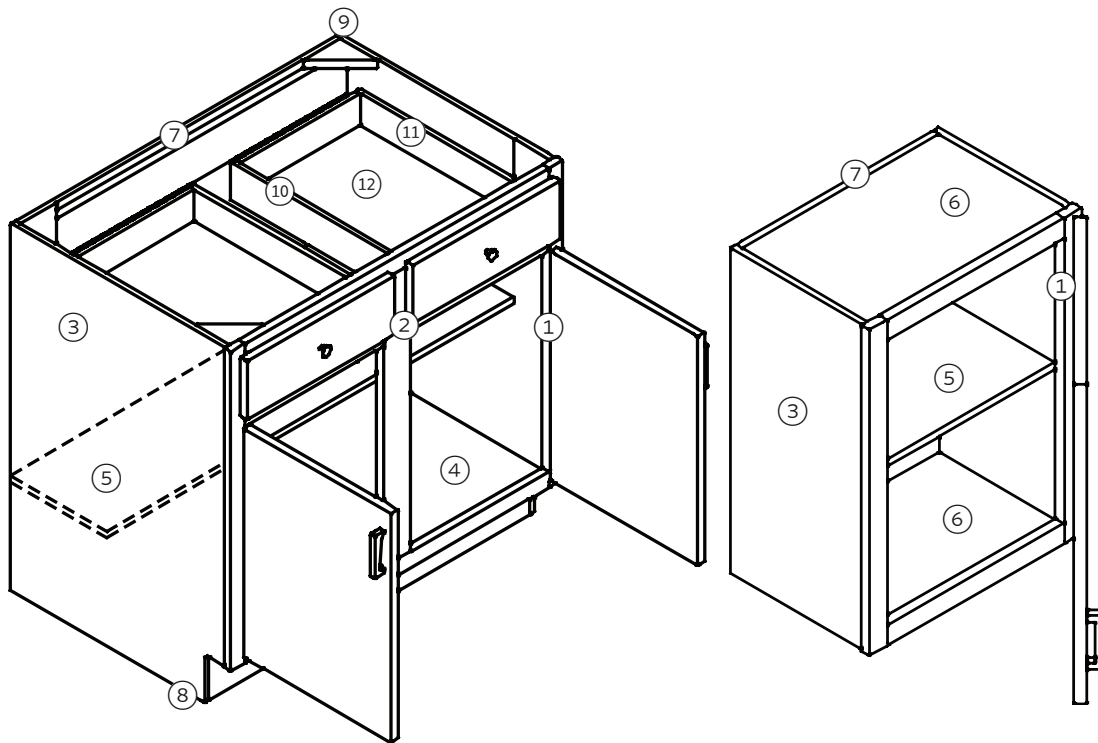

REPUBLIC
ELITE

FRAMED CABINETS WITH THERMOFOIL DOORS

Standard Construction

- ① Hinges – 1/2" overlay concealed
- ② Face Frame – 3/4" hardwood
- ③ End Panels – 1/2" particleboard
- ④ Base Bottoms – 1/2" particleboard
- ⑤ Shelves – 5/8" pbd, base & wall adj.
- ⑥ Wall Tops/Bottoms – 1/2" particleboard
- ⑦ Backs – 1/8" hardboard
- ⑧ Toe Kick Supports – 1/2" particleboard (inset)
- ⑨ Corner Blocks – Triangular Nylon
- ⑩ Drawer Guides – Epoxy, 75 lb. capacity
- ⑪ Drawer Box – 1/2" particleboard
- ⑫ Drawer Bottom – 1/8" hardboard

REPUBLICELITE.COM

- /republicitemultifamilyinteriors
- /company/republicelite
- /republicitemf

REVISED 3-12-2024

Thermofoil Doors on Framed Cabinet Selections

Door Style

Classic Shaker TF

Shaker style thermofoil door with recessed center panel. White melamine back. Slab drawer front. *(Matte White shown)*