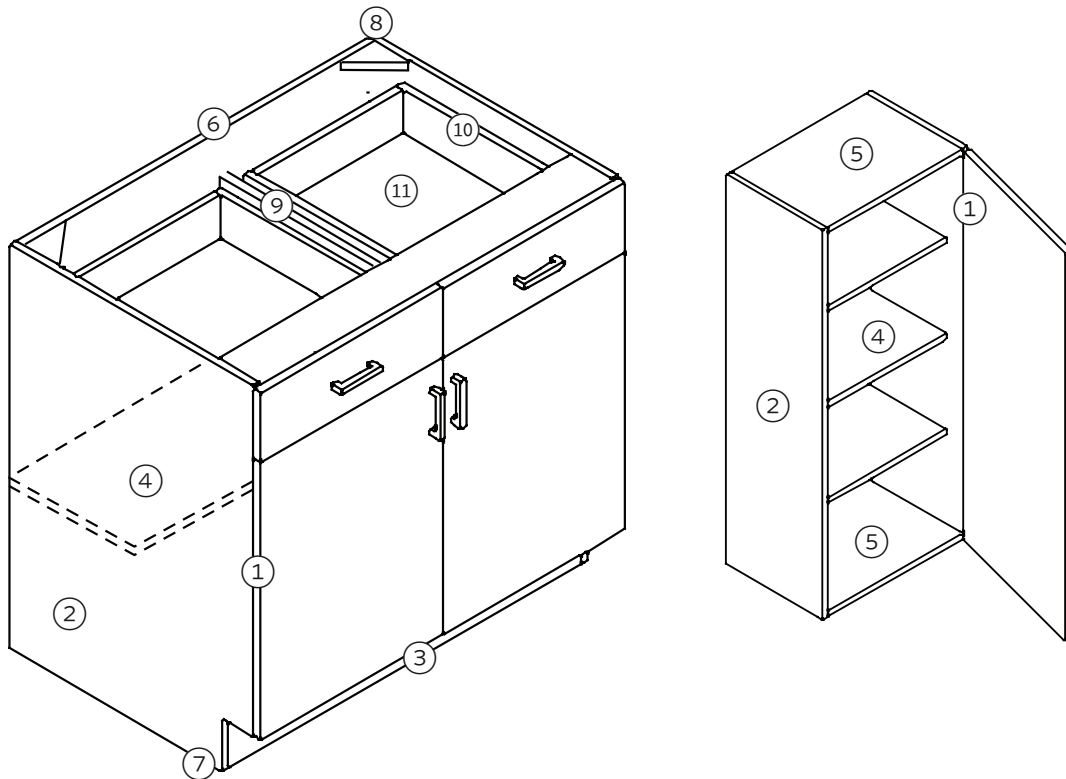

REPUBLIC
ELITE

FRAMELESS CABINETS

Frameless Construction

- ① Hinges – European concealed
- ② End Panels – 5/8" particleboard
- ③ Base Bottoms – 5/8" particleboard
- ④ Shelves – 5/8" particleboard, wall and base adj
- ⑤ Wall Tops/Bottoms – 5/8" particleboard
- ⑥ Backs – 1/8" hardboard
- ⑦ Toe Kick Supports – 5/8" particleboard (inset)
- ⑧ Corner Blocks – Triangular nylon
- ⑨ Drawer Guides – Epoxy, 75 lb. capacity
- ⑩ Drawer Box – 1/2" particleboard
- ⑪ Drawer Bottom – 1/8" hardboard