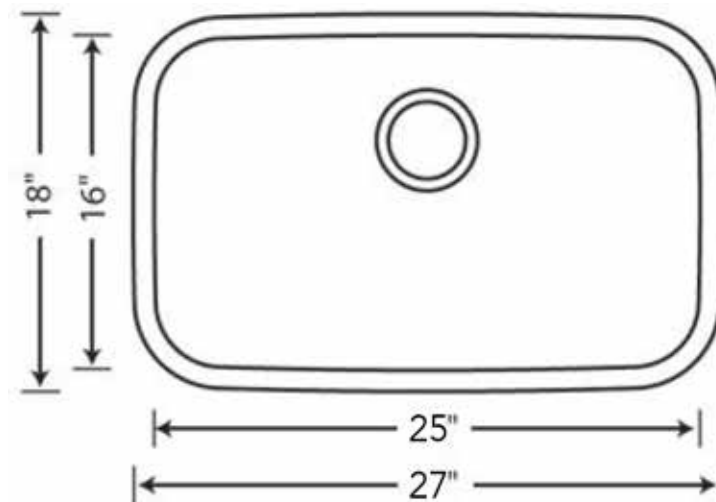

REPUBLICELITE.COM

15167 Business Ave | Addison, TX 75001

(972) 606-9667 office

(972) 735-0934 fax

info@republicelite.com

Republic Elite endeavors to provide you with accurate information and descriptions of our products. Due to variations in individual user's monitor settings, calibrations, and lighting sources, we cannot guarantee that your sink will be an exact match to the colors represented on this website or product data sheet. Republic Elite manufactures & install our products with the highest quality of workmanship and materials. Republic Elite warrants its products to be free of all manufacturing defects upon receipt.