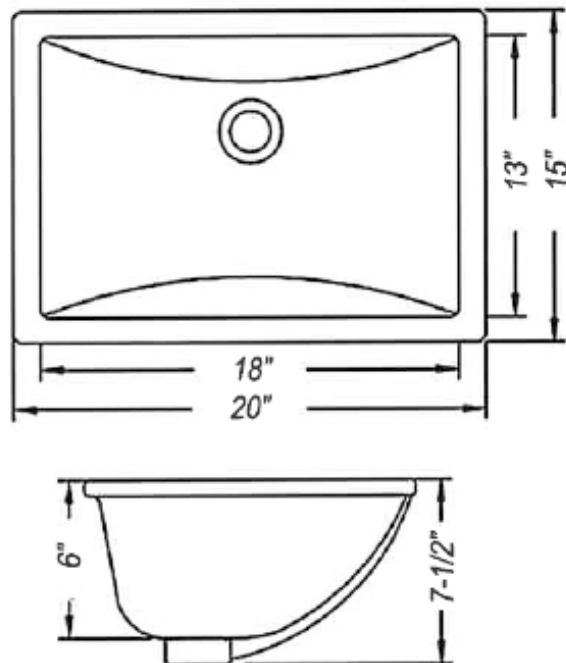

FEATURES

- Non-porous vitreous china
- High gloss enamel coating resists spills, scratches and other imperfections
- 3 sloped sides, flat on the back
- Drain and faucet sets sold separately

Model #	Color	Material	Finish	Mount Options	Overflow	Drain Size	ADA Compliant
10VBM8006	White	Vitreous China	Enameled	Under-mount	Yes	1-1/2"	Yes
20VBM8006	Bisque	Vitreous China	Enameled	Under-mount	Yes	1-1/2"	Yes