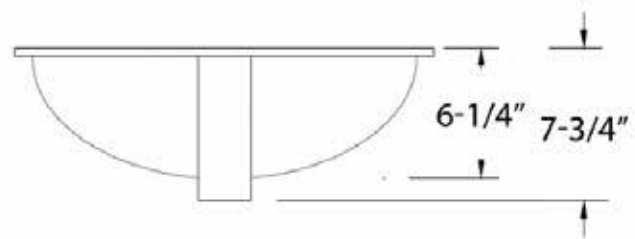

VBM8025 Lavatory Sink

FEATURES

- Non-porous vitreous china
- High gloss enamel coating resists spills, scratches and other imperfections
- ADA compliant
- Drain and faucet sets sold separately

Model #	Color	Material	Finish	Mount Options	Overflow	Drain Size	ADA Compliant
10VBM8025	White	Vitreous China	Enameled	Under-mount	Yes	1-1/2"	Yes
20VBM8025	Bisque	Vitreous China	Enameled	Under-mount	Yes	1-1/2"	Yes