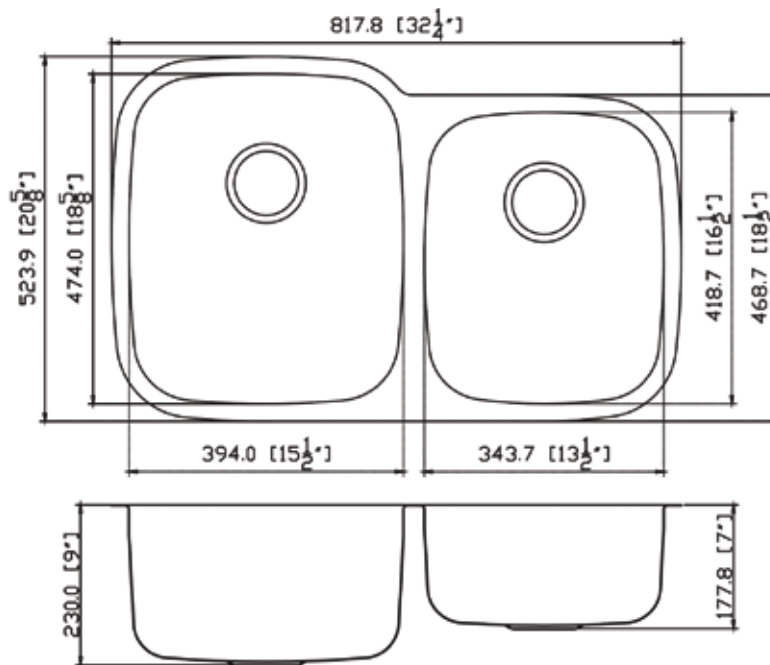

REPUBLICELITE.COM

15167 Business Ave | Addison, TX 75001

(972) 606-9667 office

(972) 735-0934 fax

info@republicelite.com

Republic Elite endeavors to provide you with accurate information and descriptions of our products. Due to variations in individual user's monitor settings, calibrations, and lighting sources, we cannot guarantee that your sink will be an exact match to the colors represented on this website or product data sheet. Republic Elite manufactures & install our products with the highest quality of workmanship and materials. Republic Elite warrants its products to be free of all manufacturing defects upon receipt.