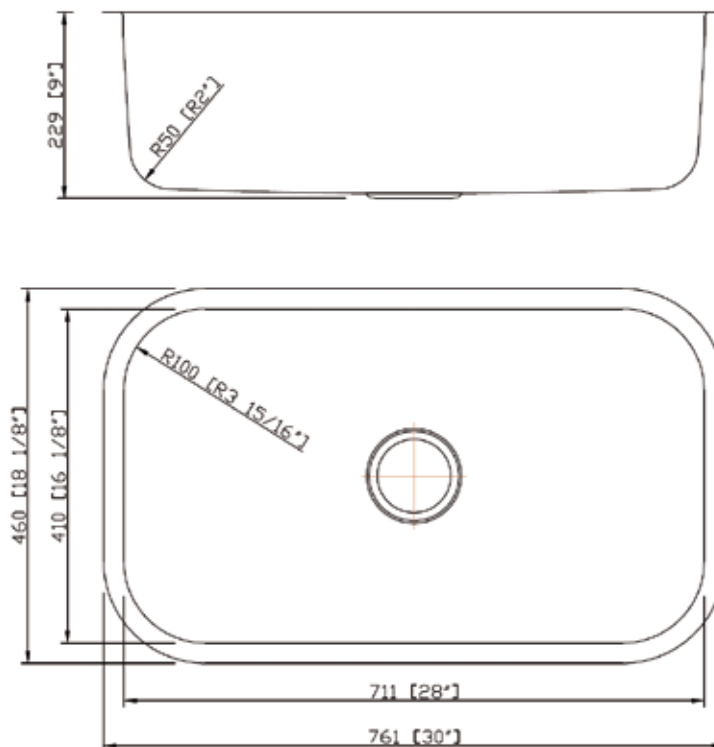

REPUBLICELITE.COM

15167 Business Ave | Addison, TX 75001

(972) 606-9667 office

(972) 735-0934 fax

info@republicelite.com

Republic Elite endeavors to provide you with accurate information and descriptions of our products. Due to variations in individual user's monitor settings, calibrations, and lighting sources, we cannot guarantee that your sink will be an exact match to the colors represented on this website or product data sheet. Republic Elite manufactures & install our products with the highest quality of workmanship and materials. Republic Elite warrants its products to be free of all manufacturing defects upon receipt.