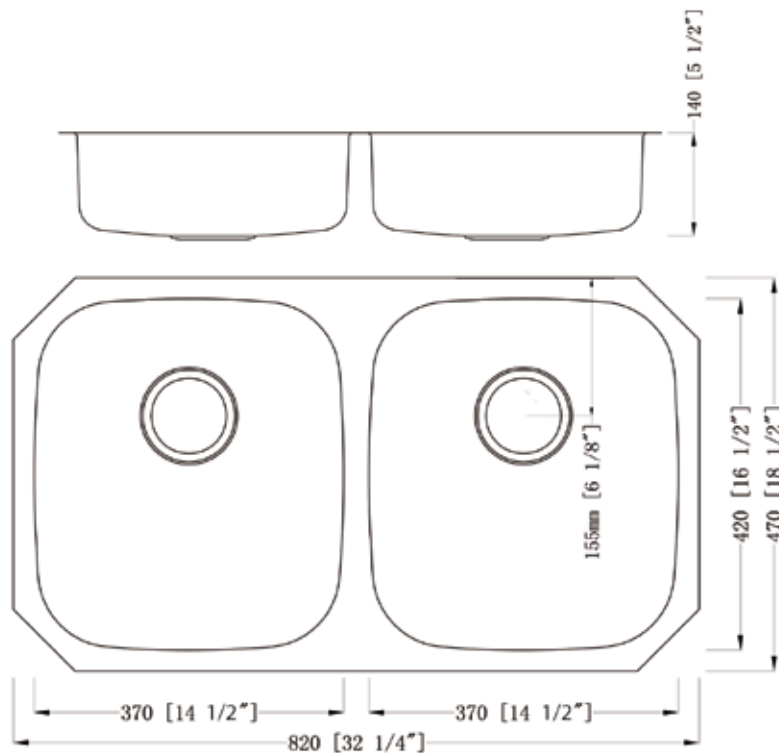

REPUBLICELITE.COM

15167 Business Ave | Addison, TX 75001

(972) 606-9667 office

(972) 735-0934 fax

info@republicelite.com

Republic Elite endeavors to provide you with accurate information and descriptions of our products. Due to variations in individual user's monitor settings, calibrations, and lighting sources, we cannot guarantee that your sink will be an exact match to the colors represented on this website or product data sheet. Republic Elite manufactures & install our products with the highest quality of workmanship and materials. Republic Elite warrants its products to be free of all manufacturing defects upon receipt.