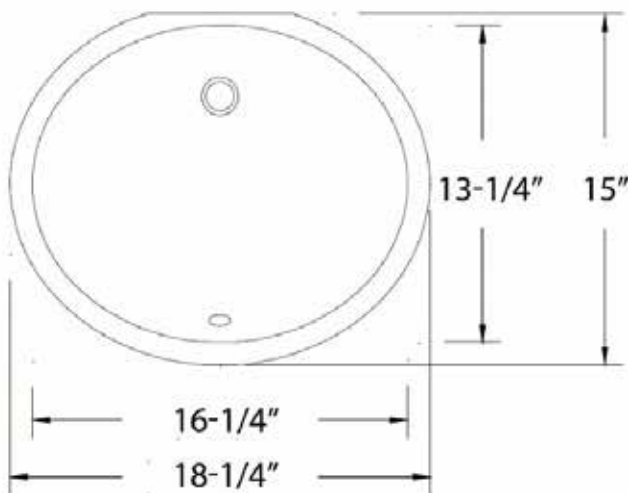

REPUBLICELITE.COM

15167 Business Ave | Addison, TX 75001

(972) 606-9667 office

(972) 735-0934 fax

info@republicelite.com

Republic Elite endeavors to provide you with accurate information and descriptions of our products. Due to variations in individual user's monitor settings, calibrations, and lighting sources, we cannot guarantee that your sink will be an exact match to the colors represented on this website or product data sheet. Republic Elite manufactures & install our products with the highest quality of workmanship and materials. Republic Elite warrants its products to be free of all manufacturing defects upon receipt.