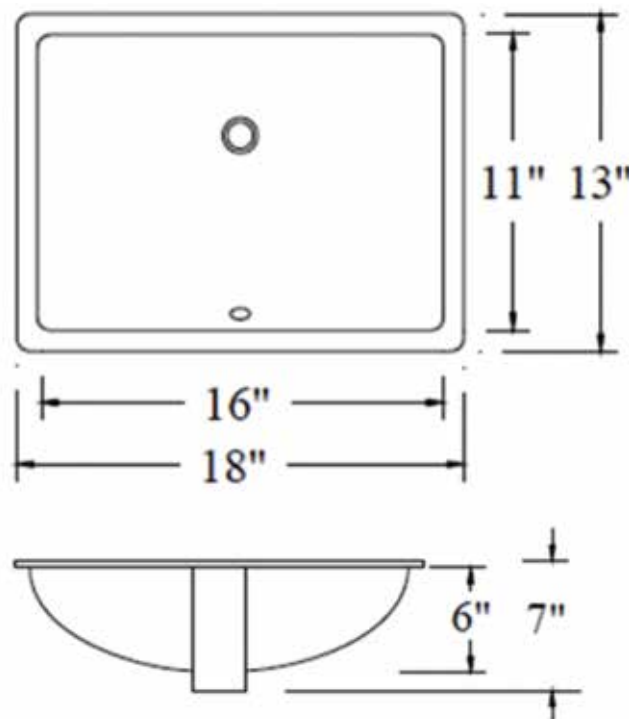

REPUBLICELITE.COM

15167 Business Ave | Addison, TX 75001

(972) 606-9667 office

(972) 735-0934 fax

info@republicelite.com

Republic Elite endeavors to provide you with accurate information and descriptions of our products. Due to variations in individual user's monitor settings, calibrations, and lighting sources, we cannot guarantee that your sink will be an exact match to the colors represented on this website or product data sheet. Republic Elite manufactures & install our products with the highest quality of workmanship and materials. Republic Elite warrants its products to be free of all manufacturing defects upon receipt.