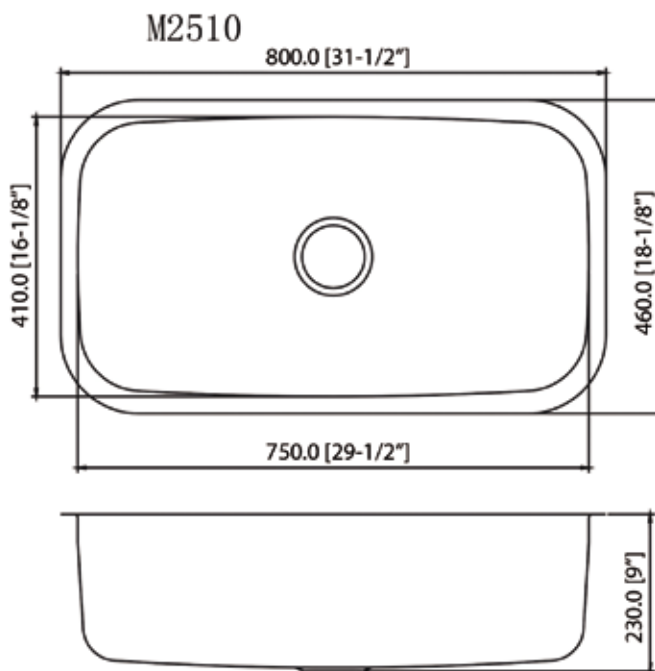

REPUBLICELITE.COM

15167 Business Ave | Addison, TX 75001

(972) 606-9667 office
(972) 735-0934 fax
info@republicelite.com

Republic Elite endeavors to provide you with accurate information and descriptions of our products. Due to variations in individual user's monitor settings, calibrations, and lighting sources, we cannot guarantee that your sink will be an exact match to the colors represented on this website or product data sheet. Republic Elite manufactures & install our products with the highest quality of workmanship and materials. Republic Elite warrants its products to be free of all manufacturing defects upon receipt.