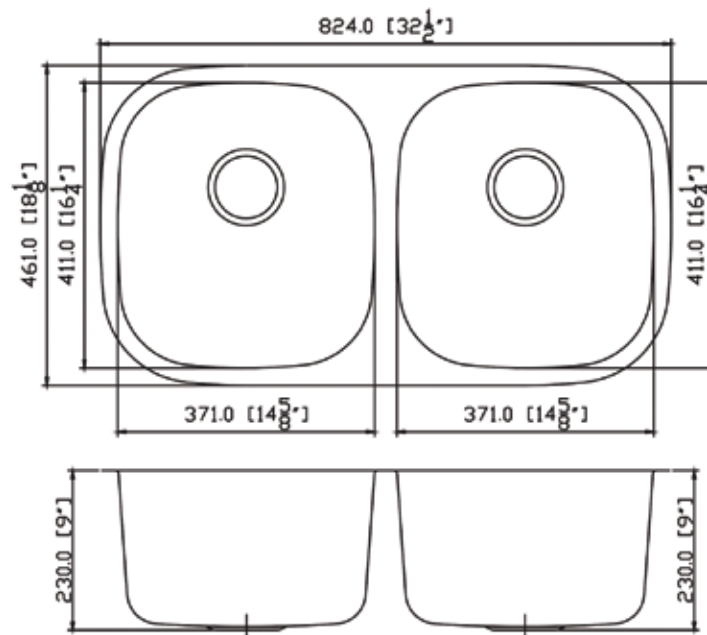

REPUBLICELITE.COM

15167 Business Ave | Addison, TX 75001

(972) 606-9667 office

(972) 735-0934 fax

info@republicelite.com

Republic Elite endeavors to provide you with accurate information and descriptions of our products. Due to variations in individual user's monitor settings, calibrations, and lighting sources, we cannot guarantee that your sink will be an exact match to the colors represented on this website or product data sheet. Republic Elite manufactures & install our products with the highest quality of workmanship and materials. Republic Elite warrants its products to be free of all manufacturing defects upon receipt.