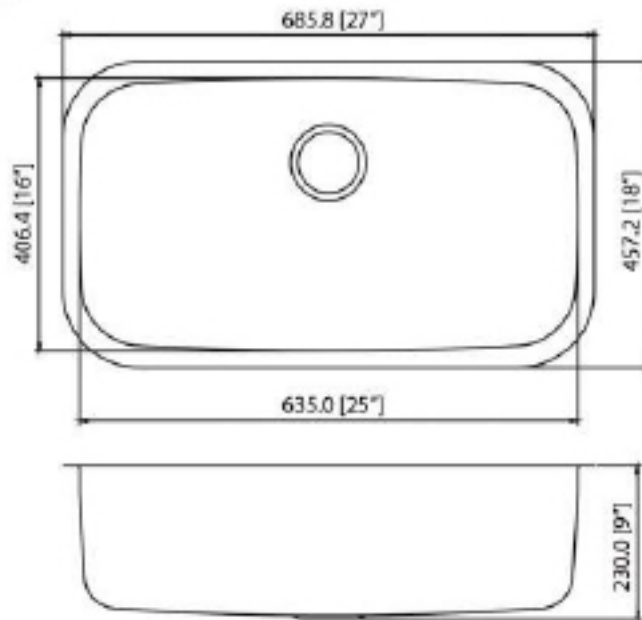

REPUBLICELITE.COM

15167 Business Ave | Addison, TX 75001

(972) 606-9667 office

(972) 735-0934 fax

info@republicelite.com

Republic Elite endeavors to provide you with accurate information and descriptions of our products. Due to variations in individual user's monitor settings, calibrations, and lighting sources, we cannot guarantee that your sink will be an exact match to the colors represented on this website or product data sheet. Republic Elite manufactures & install our products with the highest quality of workmanship and materials. Republic Elite warrants its products to be free of all manufacturing defects upon receipt.