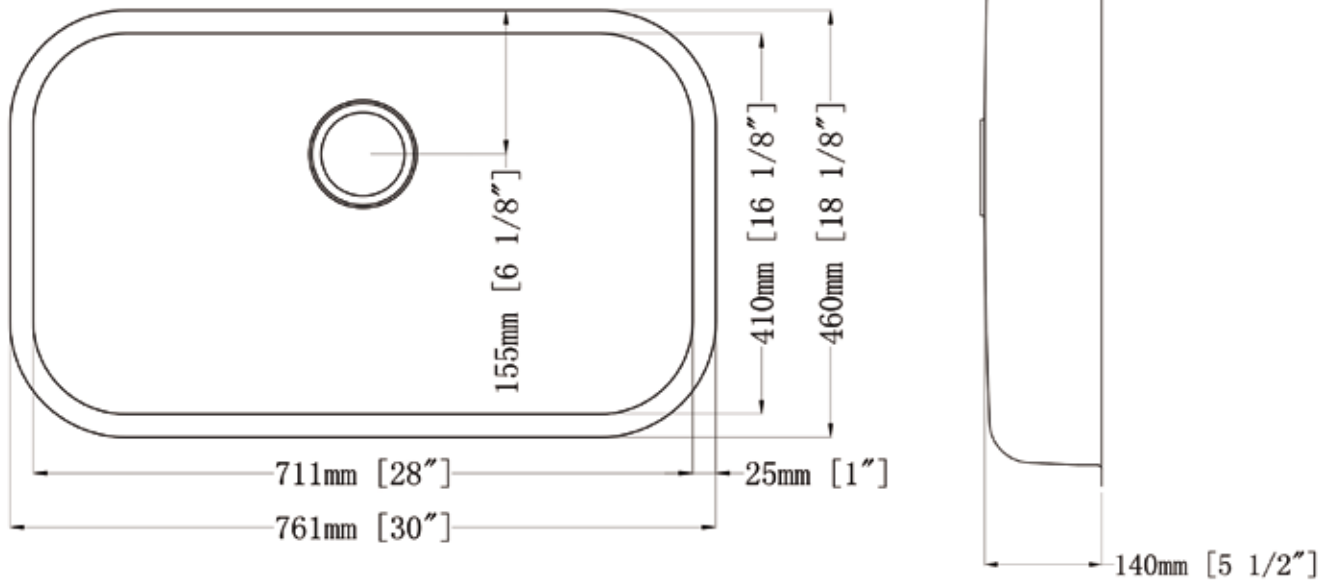

REPUBLICELITE.COM

15167 Business Ave | Addison, TX 75001

(972) 606-9667 office

(972) 735-0934 fax

info@republicelite.com

Republic Elite endeavors to provide you with accurate information and descriptions of our products. Due to variations in individual user's monitor settings, calibrations, and lighting sources, we cannot guarantee that your sink will be an exact match to the colors represented on this website or product data sheet. Republic Elite manufactures & install our products with the highest quality of workmanship and materials. Republic Elite warrants its products to be free of all manufacturing defects upon receipt.