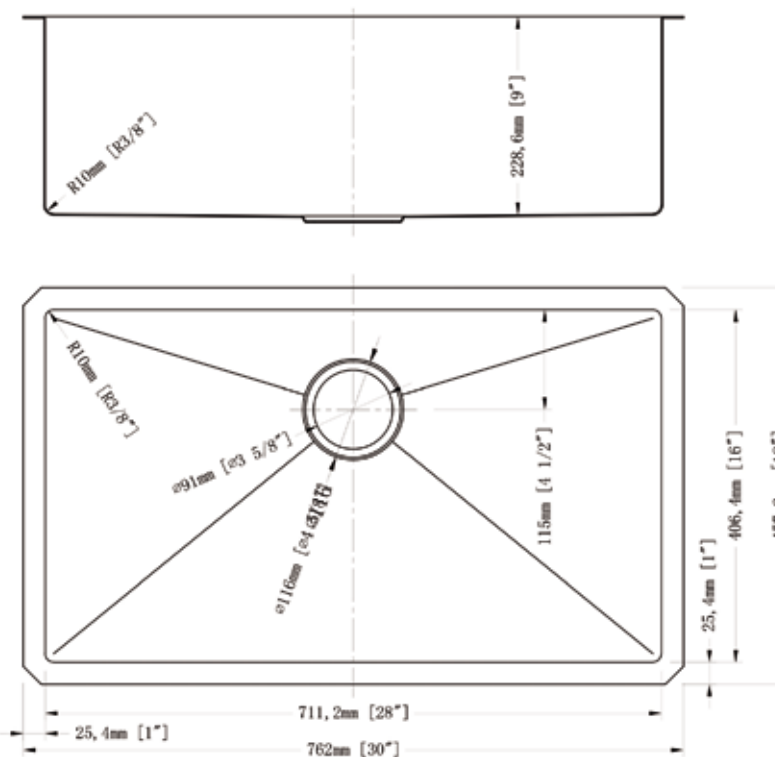

REPUBLICELITE.COM

15167 Business Ave | Addison, TX 75001

(972) 606-9667 office

(972) 735-0934 fax

info@republicelite.com

Republic Elite endeavors to provide you with accurate information and descriptions of our products. Due to variations in individual user's monitor settings, calibrations, and lighting sources, we cannot guarantee that your sink will be an exact match to the colors represented on this website or product data sheet. Republic Elite manufactures & install our products with the highest quality of workmanship and materials. Republic Elite warrants its products to be free of all manufacturing defects upon receipt.