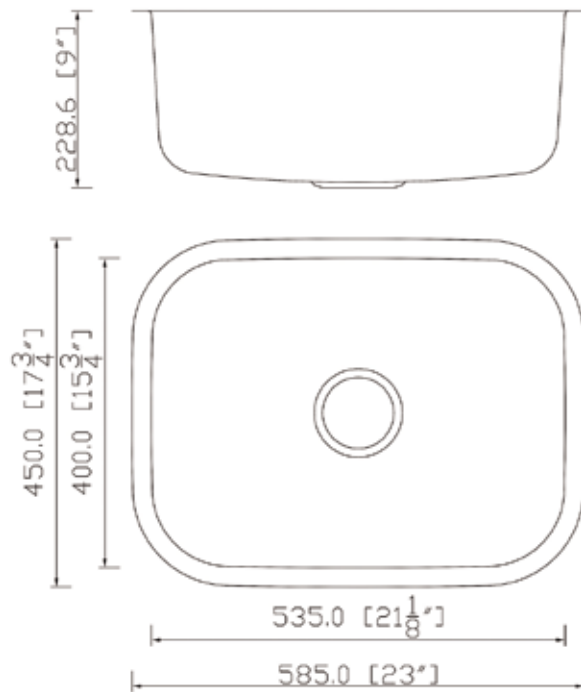

M2408

REPUBLICELITE.COM

15167 Business Ave | Addison, TX 75001

(972) 606-9667 office

(972) 735-0934 fax

info@republicelite.com

Republic Elite endeavors to provide you with accurate information and descriptions of our products. Due to variations in individual user's monitor settings, calibrations, and lighting sources, we cannot guarantee that your sink will be an exact match to the colors represented on this website or product data sheet. Republic Elite manufactures & install our products with the highest quality of workmanship and materials. Republic Elite warrants its products to be free of all manufacturing defects upon receipt.