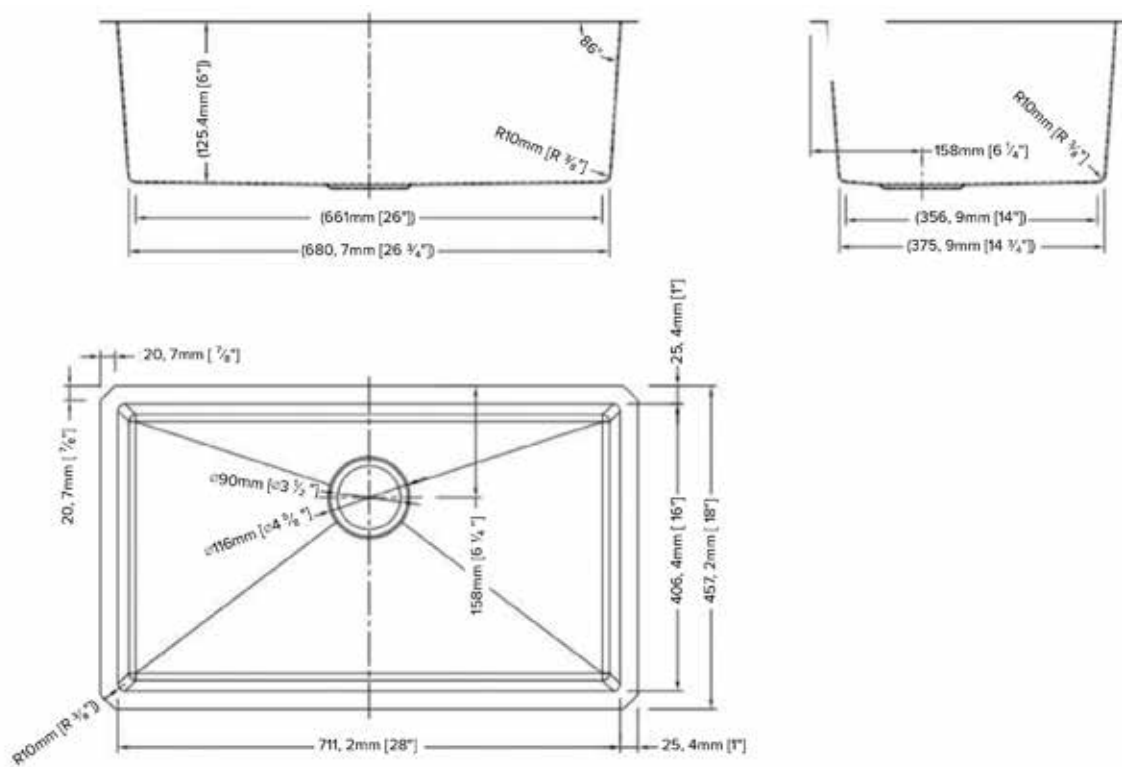

REPUBLICELITE.COM

15167 Business Ave | Addison, TX 75001

(972) 606-9667 office
(972) 735-0934 fax
info@republicelite.com

Republic Elite endeavors to provide you with accurate information and descriptions of our products. Due to variations in individual user's monitor settings, calibrations, and lighting sources, we cannot guarantee that your sink will be an exact match to the colors represented on this website or product data sheet. Republic Elite manufactures & install our products with the highest quality of workmanship and materials. Republic Elite warrants its products to be free of all manufacturing defects upon receipt.