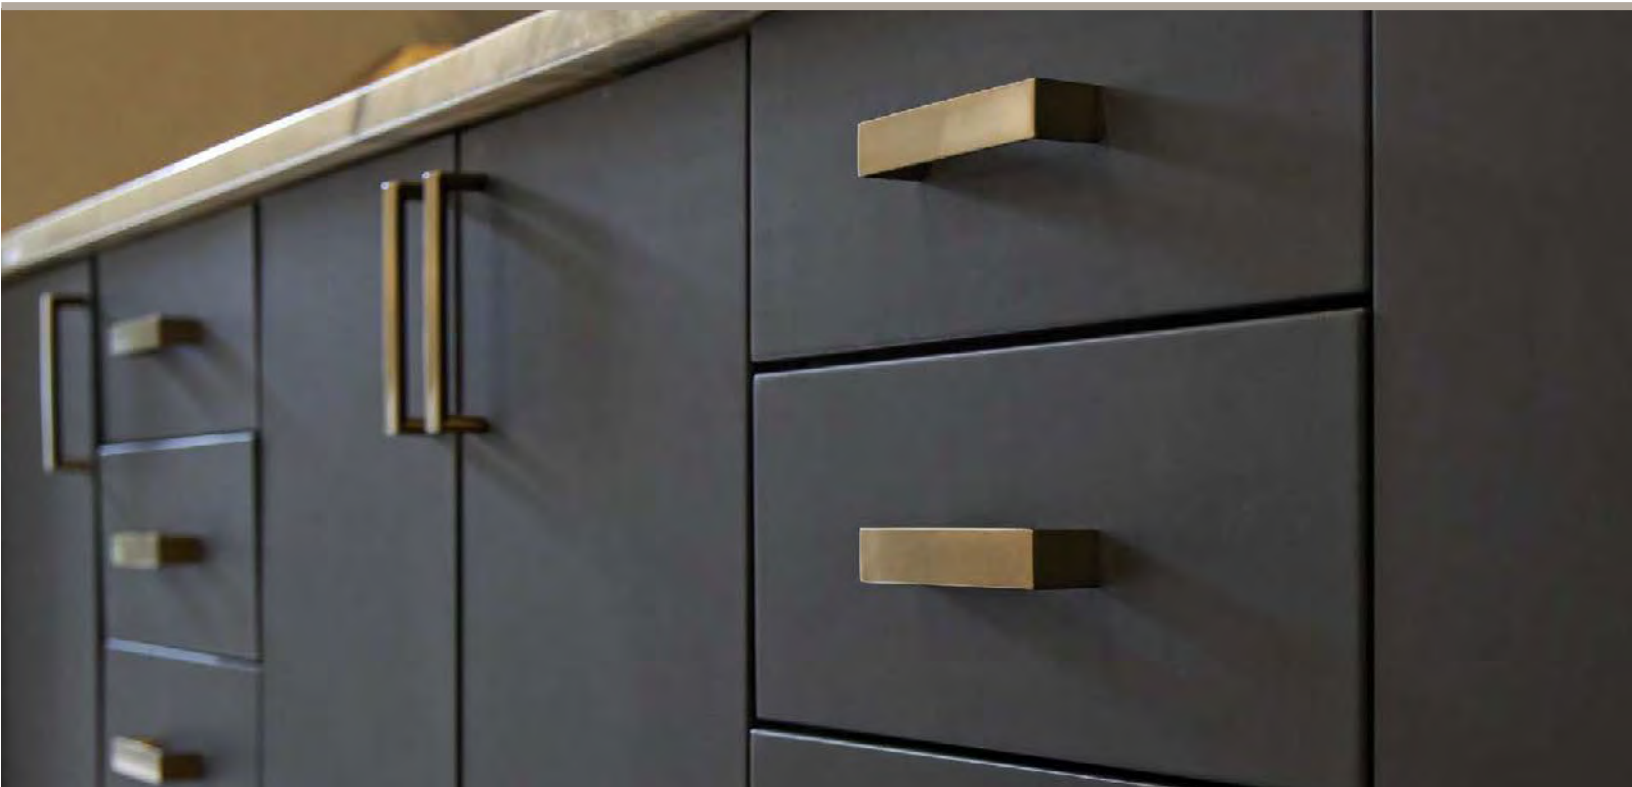

REPUBLIC
ELITE

FINISHES

Oil Rubbed Bronze
Matte Black
Dark Pewter
Polished Chrome
Rose Gold
Satin Nickel

INTRODUCING NEW DECORATIVE HARDWARE 2022-2023

REPUBLIC ELITE

- 1-2** FLORENCE COLLECTION
- 3-5** MONACO COLLECTION
- 6-7** COLORADO COLLECTION
- 8-9** MANHATTAN COLLECTION
- 10-13** BAR PULL COLLECTION
- 14** SQUARE PULL COLLECTION
- 15** MIAMI COLLECTION
- 16** WASHINGTON COLLECTION
- 17** ST LOUIS COLLECTION
- 18** VAIL COLLECTION
- 19** CHARLOTTE COLLECTION
- 20-23** MODERN COLLECTION
- 24-31** TRADITIONAL COLLECTION
- 32-33** TAB PULL COLLECTION
- 34-35** CUP PULL COLLECTION
- 36-39** VARIOUS COLLECTION
- 40** WIRE PULL COLLECTION
- 41** BOW PULLS