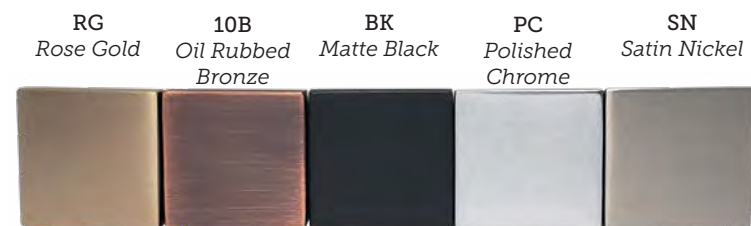

DP - Dark Pewter

K-83125. 1" Square Knob **WEIGHT/CASE** 31 lbs

Available Colors	Item Number
Oil Rubbed Bronze	K-83125.10B
Matte Black	K-83125.BK
Dark Pewter	K-83125.DP
Polished Chrome	K-83125.PC
Rose Gold	K-83125.RG
Satin Nickel	K-83125.SN