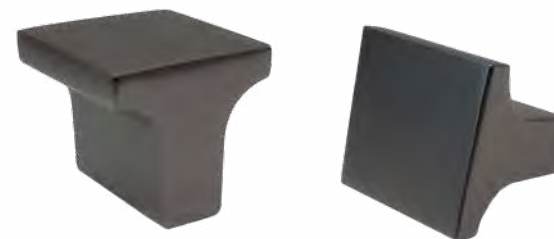

P-83572. Miami Pull 160mm CC

CASE QTY 100   **WEIGHT/CASE** 26 lbs
BOX QTY 25   160mm CC

Available Colors	Item Number
Matte Black	P-83572.BK
Dark Pewter	P-83572.DP
Polished Chrome	P-83572.PC
Rose Gold	P-83572.RG
Satin Nickel	P-83572.SN

DP - Dark Pewter