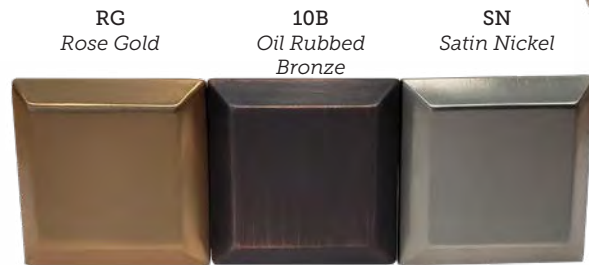

Washington Collection